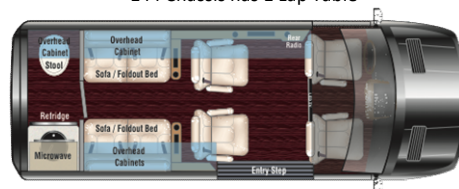

Luxe Package

- Overhead Side Cabinets
- Front Spoiler
- 2 Power Leg Lifts
- Rear Bath with Toilet/Refer/Micro/Sink
- Under Sofa Storage
- Shoreline Hookup with Charger
- Maybach Lighted Center Beam
- 170EXT Chassis has 3 Lap Tables
- 170STD Chassis has 2 Lap Tables
- 144 Chassis has 1 Lap Table

D4 (144)