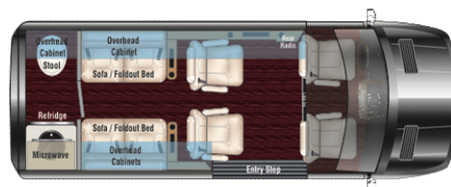

EXTERIOR OPTIONS	
☒ Black Aluminum Wheel with All-Terrain Tire Upgrade	$5,543
☒ Roof Rack & Ladder	$6,893

ADDITIONAL EQUIPMENT	
☒ 4x4 Chassis Upgrade	$16,493

Base Price	$190,493
Total Options	$37,740
Freight	$0
Total	$228,233

Interior Standard Features

- Automotive Color Keyed Walls
- Composite Wood Grain Flooring
- Automotive Headliner
- Floor Mats with Non Slip Rubber Backing
- 110V Outlets
- USB Outlets at Each Seat Location
- 2 HDTVs
- Partition Options
- Rear Touch Screen FM Radio
- Complete Audio System
- Wall Mounted Touchscreen Control Panel
- Dark Tinted Side and Rear Windows
- Custom Interior Lighting Package
- Complete Insulation Package
- Complete Privacy Shade Package
- Overhead and Floor Courtesy Lighting
- Wireless Headphone System
- HDMI Input
- HDMI Switching System
- Engine Driven Rear AC/Heat System
- Satin Wood Finish

Exterior Standard Features

- Fiberglass Running Board with Step
- Color Keyed Bumpers
- Color Keyed Body Moldings
- Back Up Camera
- Front Spoiler
- HD Amplified Antenna
- Standard OEM Wheel with Cover

Luxe Package

- Overhead Side Cabinets
- Front Spoiler
- 2 Power Leg Lifts
- Rear Bath with Toilet/Refer/Micro/Sink
- Under Sofa Storage
- Shoreline Hookup with Charger
- Maybach Lighted Center Beam
- 170EXT Chassis has 3 Lap Tables
- 170STD Chassis has 2 Lap Tables
- 144 Chassis has 1 Lap Table

D4 (144)