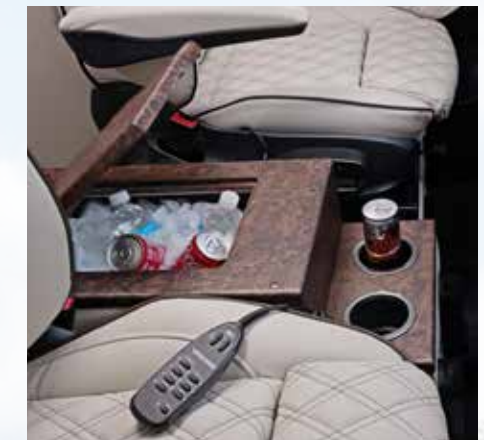

Mercedes Benz with satin ash door accents

Center console with ice chest

Rear toilet with microwave and refrigerator

Luxury appointments and amenities abound in the Day Cruiser from Midwest Automotive Designs. Unmatched elegance and style,