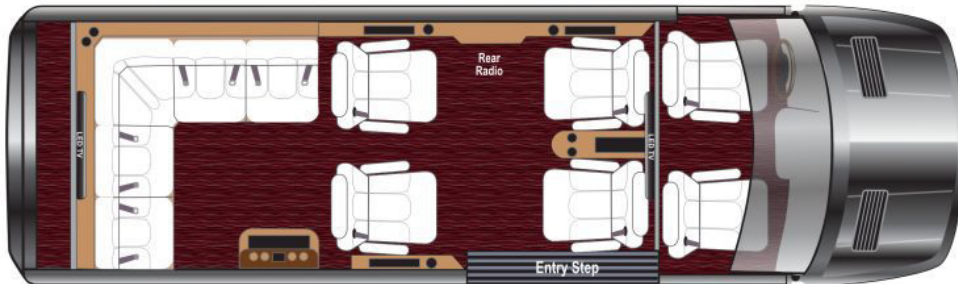

J Club Business Class