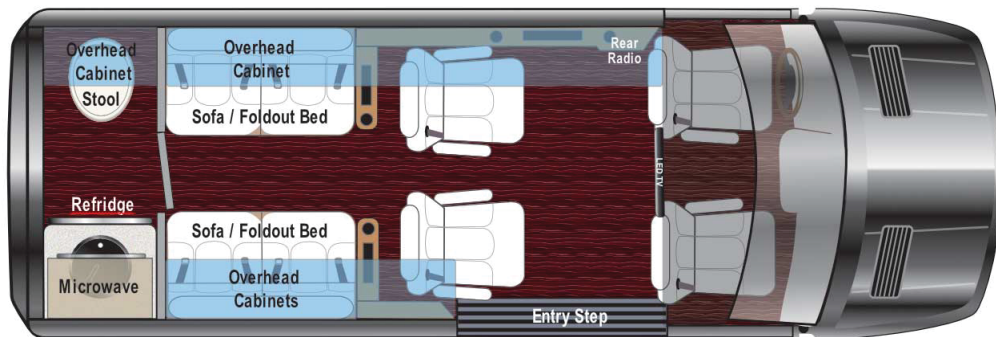

LUXE Cruiser 144 D4

LUXE CRUISER 144" FLOORPLAN

INCLUDES:

- 16" Aluminum Wheel Upgrade
- Overhead Side Cabinets
- 6 Ft Lower Spoiler w/ Fog Lamps
- 2 Power Leg Lifts
- Rear Bath with Toilet, Refrigerator, Microwave, and Sink
- Under Sofa Storage
- Shoreline Hook-up with Charger
- 1 Folding Lap Top Table
- Maybach Lighted Center Beam

Beyond the many interior and exterior features, we offer dozens of additional convenience, exterior, and electronic options to help you customize your ideal LUXE Cruiser.