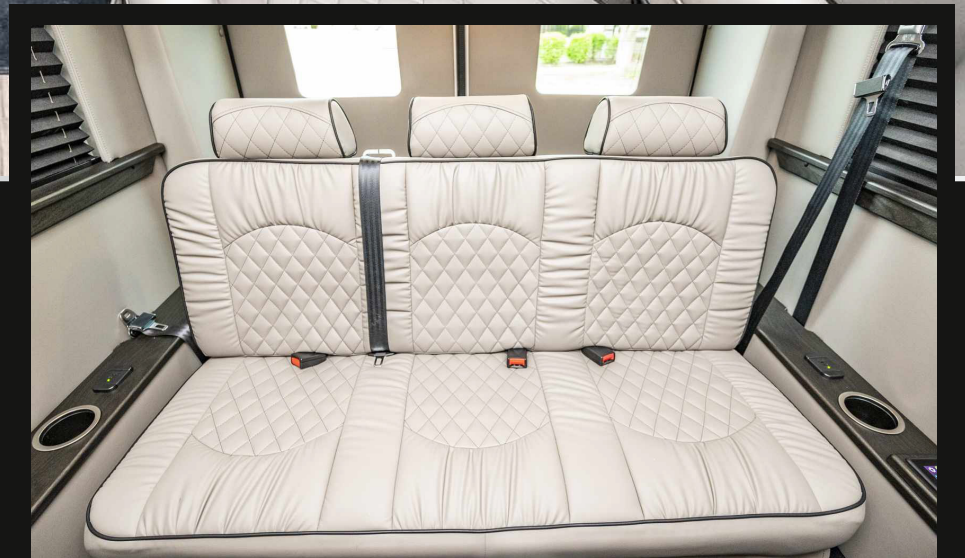

MD TRANS

LUXURY VANS

ALL MODELS

**DRIVE INTO THE WORLD OF LUXURY
CUSTOM SPRINTER VANS FOR EVERY LIFESTYLE**

G SERIES

LUXURY APPOINTMENTS AND AMENITIES ABOUND IN THE G SERIES FROM MIDWEST AUTOMOTIVE DESIGNS. UNMATCHED ELEGANCE AND STYLE, COMPLIMENTED BY SUPERIOR CRAFTSMANSHIP, FIT AND FINISH, MAKE THIS LUXURY COACH TRULY ONE OF A KIND.

- Fiberglass Running Board with Step (Color Keyed to Chassis)
- Color Keyed Bumpers
- Color Keyed Body Moldings
- Back Up Camera
- Wheel Covers
- HD Amplified Antenna
- Shoreline Hook-Up

Beyond the many interior and exterior features, we offer dozens of additional convenience and exterior options to help you customize your ideal G Series luxury coach.

**PRESTIGIOUS DESIGNS THAT
PROVIDE ENHANCED COMFORT
FOR BOTH LONG TRIPS OR SHORT
TRANSPORTS FOR SPECIAL EVENTS.**

Pro Series Premiere

Double J-Sofa

Pro Series Executive

Single J-Sofa and 2 Rear Captains Chairs

Pro Series Presidential

Single J-Sofa and Double Side Sofas

PRO SERIES FLOORPLANS

INTERIOR OPTIONS :

- Large Front Center Floor Console
- SLS Diamond Seating Upgrade
- Interior Trim Package
- Overhead Side Storage Cabinets with Wood Doors