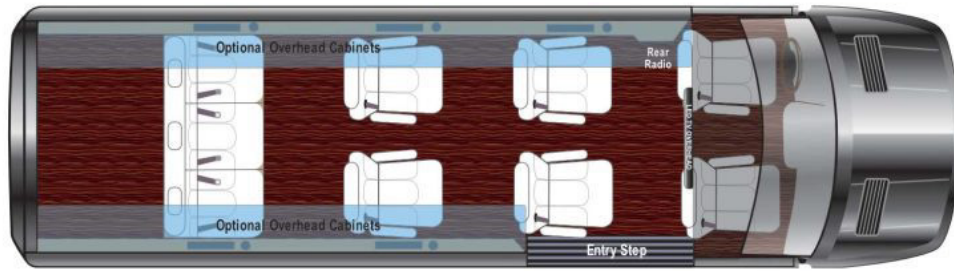

G55 Series

G SERIES 170" FLOORPLANS

EXTERIOR FEATURES:

- Fiberglass Running Board with Step (Color Keyed to Chassis)
- Color Keyed Bumpers
- Color Keyed Body Moldings
- Back Up Camera
- Wheel Covers
- HD Amplified Antenna
- Shoreline Hook-Up

Beyond the many interior and exterior features, we offer dozens of additional convenience and exterior options to help you customize your ideal G Series luxury coach.