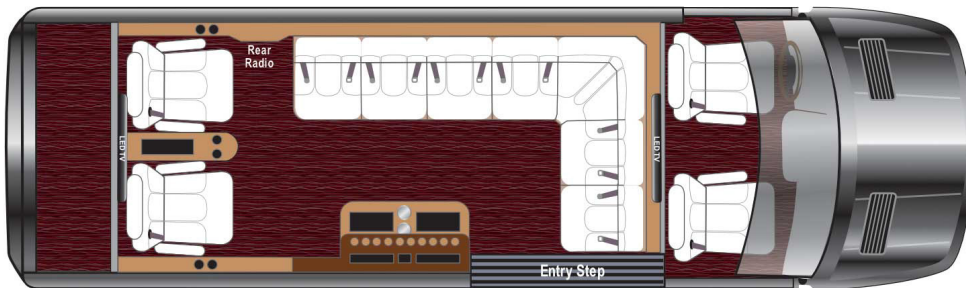

Pro Series Executive

Single J-Sofa and 2 Rear Captains Chairs