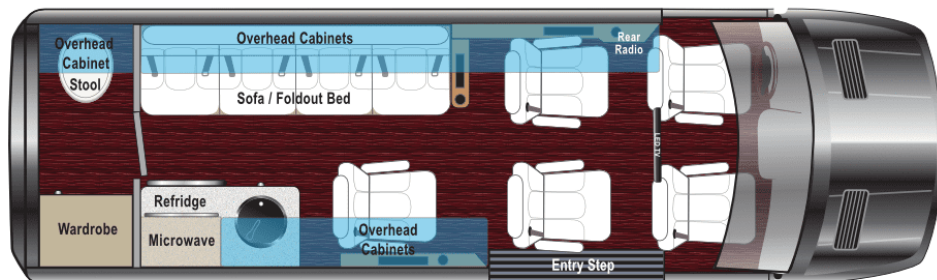

THE LUXE CRUISER IS DESIGNED FOR ENHANCED COMFORT AND BUILT FOR DURABILITY, STYLE, AND ELEGANCE.

LUXE Cruiser D6 Arch Partition

LUXE Cruiser D6 Full Partition

LUXE Cruiser D6

LUXE Cruiser Extended

LUXE CRUISER 170" FLOORPLANS

INCLUDES:

- Overhead Side Cabinets
- Front Spoiler
- 2 Power Leg Lifts
- Rear Bath w/ Toilet, Refrigerator, Microwave, and Sink
- Under Sofa Storage
- Shoreline Hook-up with Charger
- Maybach Lighted Center Beam
- 170 EXT Chassis - 3 Lab Tables
- 170 STD Chassis - 2 Lab Tables
- 144 Chassis - 1 Lab Table