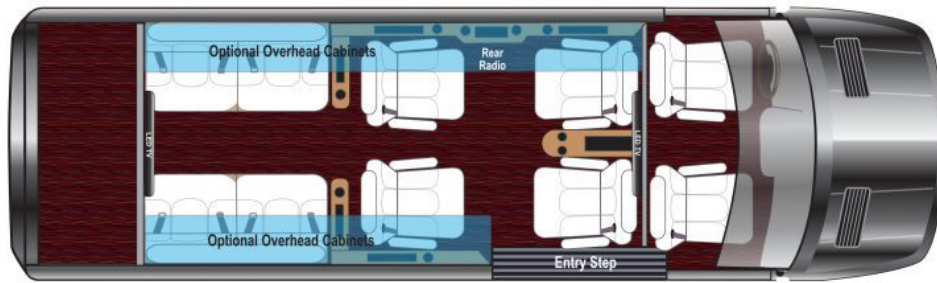

Dual Bench Business Class