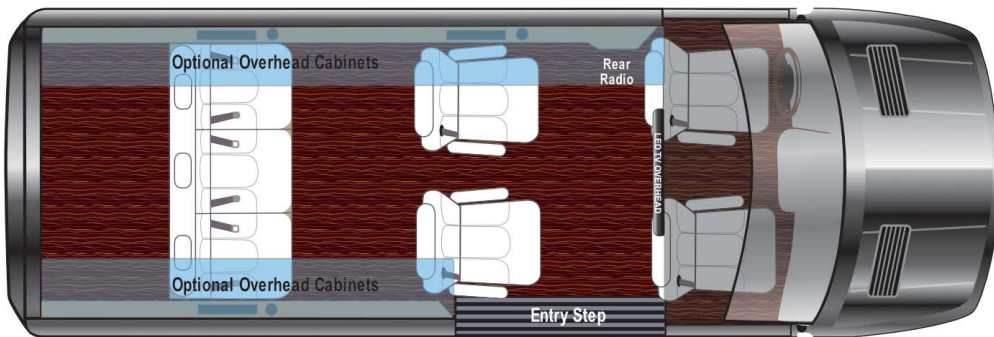

G45 Series

G SERIES 144" FLOORPLAN

EXTERIOR FEATURES:

- Fiberglass Running Board with Step (Color Keyed to Chassis)
- Color Keyed Bumpers
- Color Keyed Body Moldings
- Back Up Camera
- Wheel Covers
- HD Amplified Antenna

Beyond the many interior and exterior features, we offer dozens of additional convenience and exterior options to help you customize your ideal G Series luxury coach.