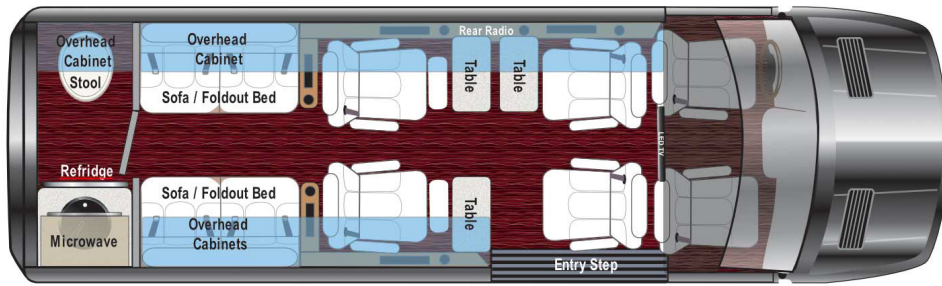

THE LUXE CRUISER IS DESIGNED FOR ENHANCED COMFORT AND BUILT FOR DURABILITY, STYLE, AND ELEGANCE.

LUXE Cruiser D6 Arch Partition

LUXE Cruiser D6 Full Partition

LUXE Cruiser D6

LUXE Cruiser Extended

LUXE CRUISER 170" FLOORPLANS