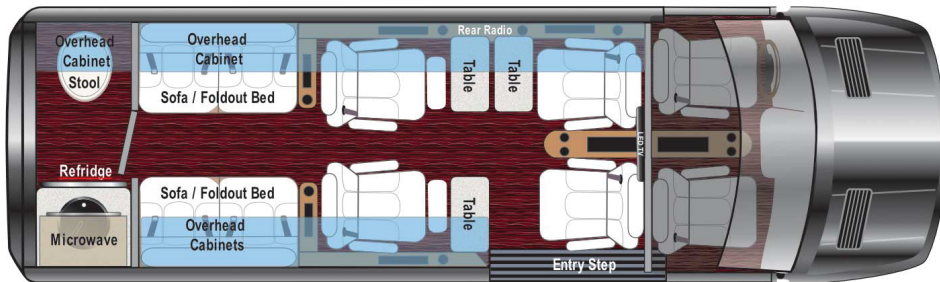

THE LUXE CRUISER IS DESIGNED FOR ENHANCED COMFORT AND BUILT FOR DURABILITY, STYLE, AND ELEGANCE.

LUXE Cruiser D6 Arch Partition

LUXE Cruiser D6 Full Partition

LUXE Cruiser D6

LUXE Cruiser Extended

LUXE CRUISER 170" FLOORPLANS