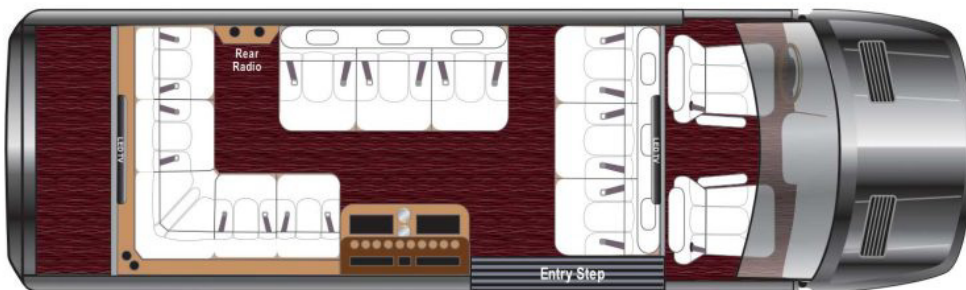

**PRESTIGIOUS DESIGNS THAT
PROVIDE ENHANCED COMFORT
FOR BOTH LONG TRIPS OR SHORT
TRANSPORTS FOR SPECIAL EVENTS.**

Pro Series Premiere

Double J-Sofa

Pro Series Executive

Single J-Sofa and 2 Rear Captains Chairs

Pro Series Presidential

Single J-Sofa and Double Side Sofas

PRO SERIES FLOORPLANS

INTERIOR OPTIONS :

- Large Front Center Floor Console
- SLS Diamond Seating Upgrade
- Interior Trim Package
- Overhead Side Storage Cabinets with Wood Doors