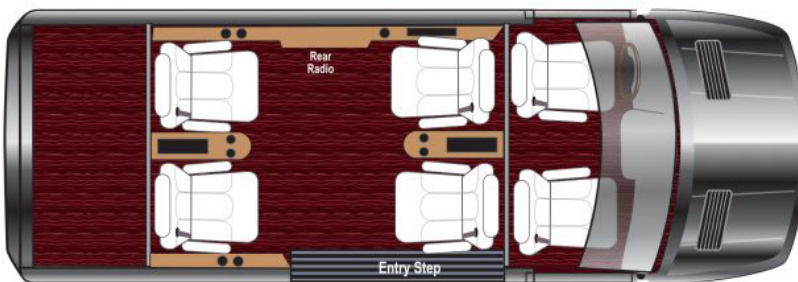

BUSINESS CLASS FLOORPLANS

INTERIOR OPTIONS:

- Large Front Center Floor Console
- SLS Diamond Seating Upgrade
- Interior Trim Package
- 3 Folding Lap Tables
- 2 Power Leg Lifts
- Deluxe Seat Massage All Captain Seating Locations
- Seat Heat Back and Bottom All Captain Seating Locations
- Overhead Side Storage Cabinets with Wood Doors