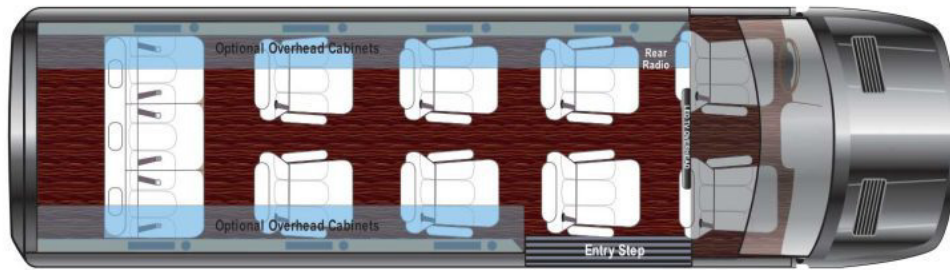

G65 Series

G SERIES 170" FLOORPLANS

EXTERIOR FEATURES:

- Fiberglass Running Board with Step (Color Keyed to Chassis)
- Color Keyed Bumpers
- Color Keyed Body Moldings
- Back Up Camera
- Wheel Covers
- HD Amplified Antenna
- Shoreline Hook-Up

Beyond the many interior and exterior features, we offer dozens of additional convenience and exterior options to help you customize your ideal G Series luxury coach.