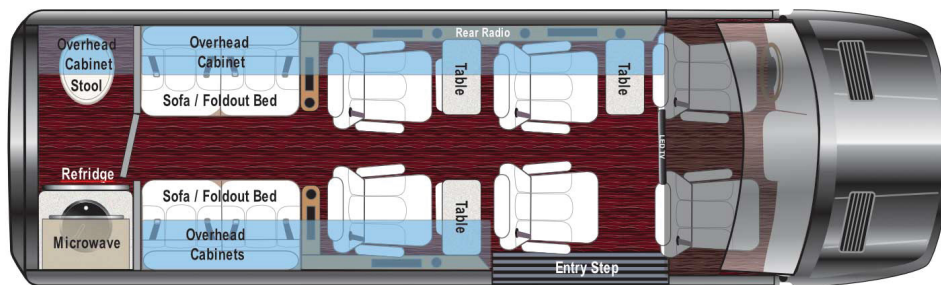

THE LUXE CRUISER IS DESIGNED FOR ENHANCED COMFORT AND BUILT FOR DURABILITY, STYLE, AND ELEGANCE.

LUXE Cruiser D6 Arch Partition

LUXE Cruiser D6 Full Partition

LUXE Cruiser D6

LUXE Cruiser Extended

LUXE CRUISER 170" FLOORPLANS

INCLUDES:

- Overhead Side Cabinets
- Front Spoiler
- 2 Power Leg Lifts
- Rear Bath w/ Toilet, Refrigerator, Microwave, and Sink
- Under Sofa Storage
- Shoreline Hook-up with Charger
- Maybach Lighted Center Beam
- 170 EXT Chassis - 3 Lab Tables
- 170 STD Chassis - 2 Lab Tables
- 144 Chassis - 1 Lab Table