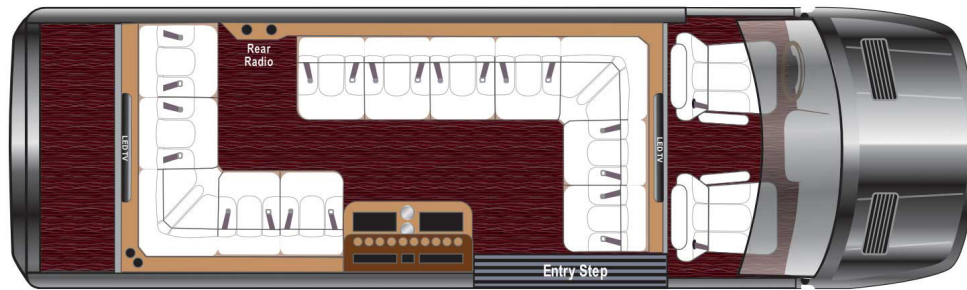

Beyond the many interior and exterior features, we offer dozens of additional convenience and exterior options to help you customize your ideal G Series luxury coach.

PRO SERIES

OUR PROFESSIONAL SERIES IS THE ULTIMATE COMBINATION OF FUNCTION AND PREMIUM AMENITIES THAT ENSURE PASSENGER COMFORT IS ENHANCED WITH EVERYTHING YOU'D EXPECT IN A LUXURY SPRINTER LIMOUSINE.

**PRESTIGIOUS DESIGNS THAT
PROVIDE ENHANCED COMFORT
FOR BOTH LONG TRIPS OR SHORT
TRANSPORTS FOR SPECIAL EVENTS.**

Pro Series Premiere

Double J-Sofa

Pro Series Executive

Single J-Sofa and 2 Rear Captains Chairs