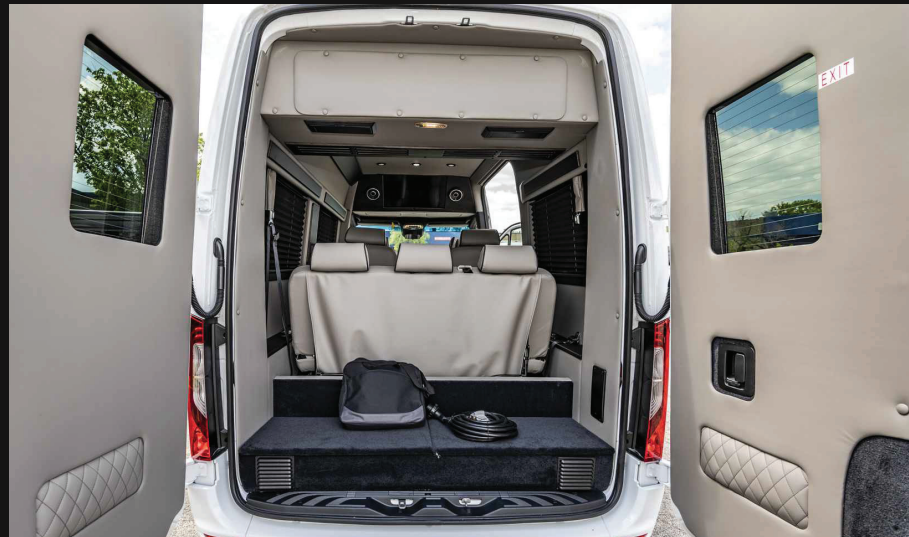

**EXCEPTIONAL DESIGN COMBINED
WITH STATE-OF-THE-ART AMENITIES
ALLOW YOU TO BRING YOUR IDEAS
FOR FUN AND FUNCTIONALITY TO
LIFE IN HIGH STYLE.**