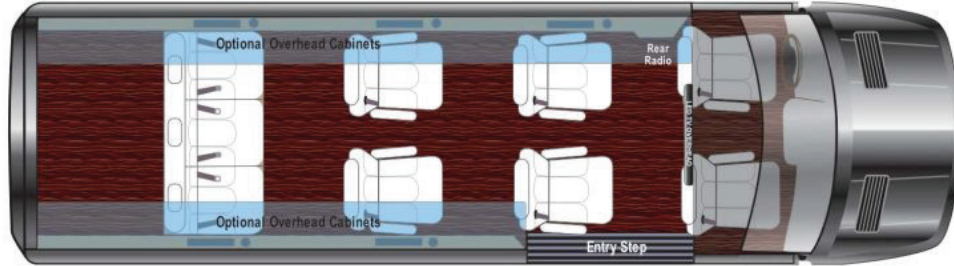

G SERIES FLOORPLANS

G55 Series