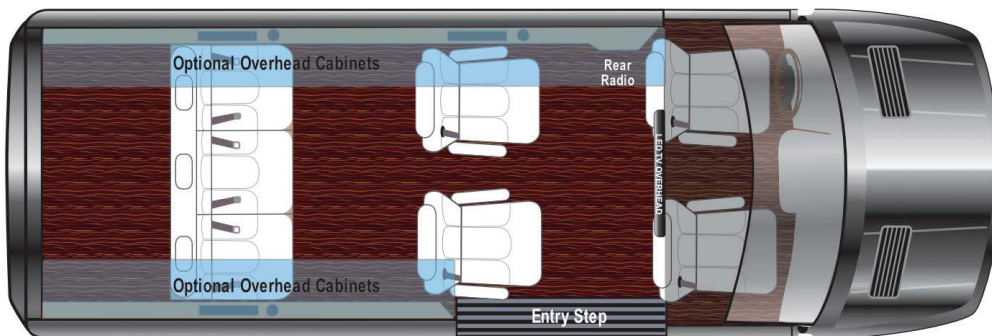

**EXCEPTIONAL DESIGN COMBINED
WITH STATE-OF-THE-ART AMENITIES
ALLOW YOU TO BRING YOUR IDEAS
FOR FUN AND FUNCTIONALITY TO
LIFE IN HIGH STYLE.**

G SERIES FLOORPLANS

G55 Series

G65 Series

G45 Series

EXTERIOR FEATURES:

- Fiberglass Running Board with Step (Color Keyed to Chassis)
- Color Keyed Bumpers
- Color Keyed Body Moldings
- Back Up Camera
- Wheel Covers
- HD Amplified Antenna
- Shoreline Hook-Up (170" Models)