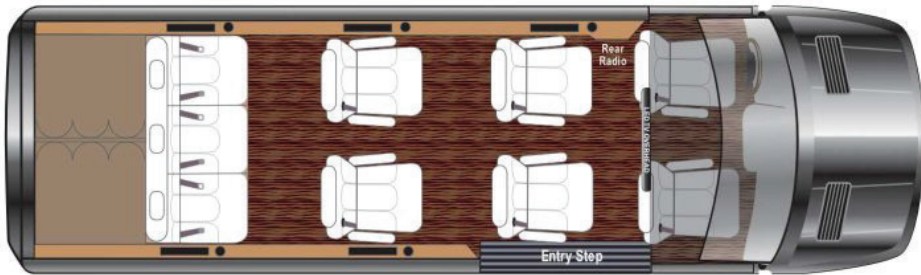

- Fiberglass Running Board with Step (Color Keyed to Chassis)
- Color Keyed Bumpers
- Color Keyed Body Moldings
- Back Up Camera
- Wheel Covers
- HD Amplified Antenna
- Shoreline Hook-Up (170" Models)

Beyond the many interior and exterior features, we offer dozens of additional convenience and exterior options to help you customize your ideal G Series luxury coach.

ATHLETICS SPRINTER

OUR ATHLETICS SPRINTER VANS INCLUDE A LONG LIST OF FEATURES INCLUDING RECLINING LEATHER CAPTAIN'S CHAIRS WITH EMBROIDERED LOGOS, LAPTOP COMPUTER TABLES, WI-FI, APPLE TV, REFRIGERATOR, CUSTOM VEHICLE WRAP GRAPHICS AND MORE.

**PRESTIGIOUS DESIGNS THAT
PROVIDE ENHANCED COMFORT
FOR BOTH LONG TRIPS OR
SHORT TRANSPORTS.**

Athletics Sprinter

ATHLETICS SPRINTER FLOORPLAN

INTERIOR OPTIONS :

- SLS Diamond Seating Upgrade
- Large Driver & Passenger Front Center Floor Console
- High Gloss Interior Trim Package
- Slide Drawer Refrigerator Under Rear Sofa
- 3 Folding Lap Tables (170" Models)
- 2 Power Leg Lifts (170" Models)
- Overhead Side Storage Cabinets
- Deluxe Seat Massage for all Captain Locations
- Seat Heat Back and Bottom for all Captain Locations