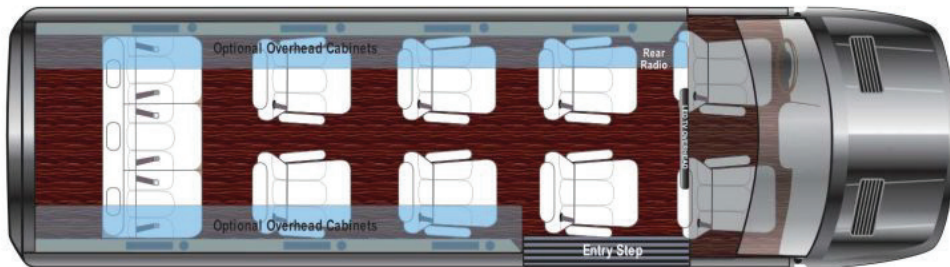

**EXCEPTIONAL DESIGN COMBINED
WITH STATE-OF-THE-ART AMENITIES
ALLOW YOU TO BRING YOUR IDEAS
FOR FUN AND FUNCTIONALITY TO
LIFE IN HIGH STYLE.**

G SERIES FLOORPLANS

G55 Series

G65 Series

G45 Series

EXTERIOR FEATURES:

- Fiberglass Running Board with Step (Color Keyed to Chassis)
- Color Keyed Bumpers
- Color Keyed Body Moldings
- Back Up Camera
- Wheel Covers
- HD Amplified Antenna
- Shoreline Hook-Up (170" Models)