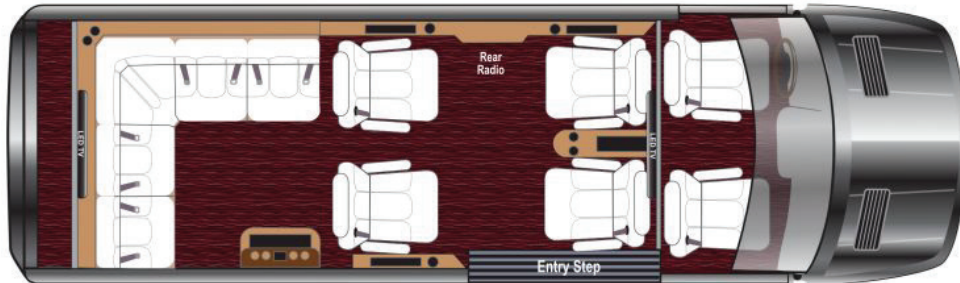

J Club Business Class