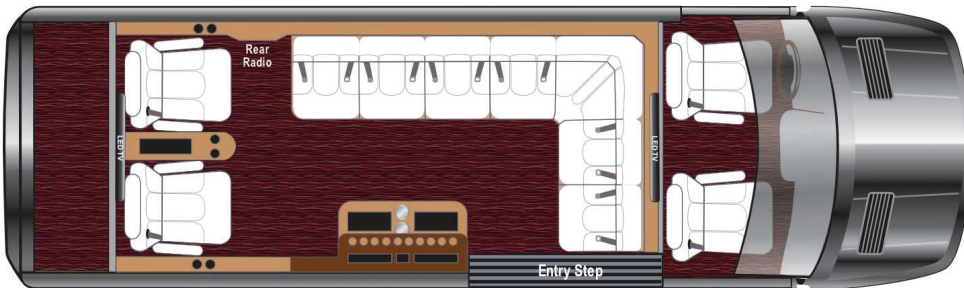

- Fiberglass Running Board with Step (Color Keyed to Chassis)
- Color Keyed Bumpers
- Color Keyed Body Moldings
- Back Up Camera
- Wheel Covers
- HD Amplified Antenna
- Shoreline Hook-Up (170" Models)

Beyond the many interior and exterior features, we offer dozens of additional convenience and exterior options to help you customize your ideal G Series luxury coach.

PRO SERIES

OUR PROFESSIONAL SERIES IS THE ULTIMATE COMBINATION OF FUNCTION AND PREMIUM AMENITIES THAT ENSURE PASSENGER COMFORT IS ENHANCED WITH EVERYTHING YOU'D EXPECT IN A LUXURY SPRINTER LIMOUSINE.

**PRESTIGIOUS DESIGNS THAT
PROVIDE ENHANCED COMFORT
FOR BOTH LONG TRIPS OR SHORT
TRANSPORTS FOR SPECIAL EVENTS.**

Pro Series Premiere

Double J-Sofa

Pro Series Executive

Single J-Sofa and 2 Rear Captains Chairs