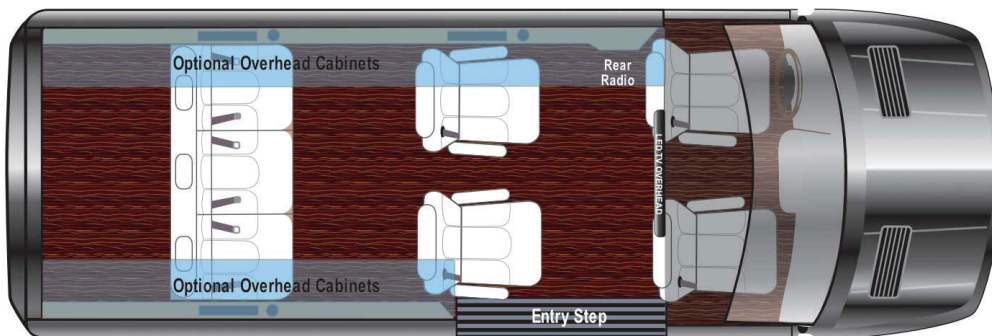

EXCEPTIONAL DESIGN COMBINED WITH STATE-OF-THE-ART AMENITIES ALLOW YOU TO BRING YOUR IDEAS FOR FUN AND FUNCTIONALITY TO LIFE IN HIGH STYLE.

G SERIES FLOORPLANS

G55 Series

G65 Series

G45 Series

EXTERIOR FEATURES:

- Fiberglass Running Board with Step (Color Keyed to Chassis)
- Color Keyed Bumpers
- Color Keyed Body Moldings
- Back Up Camera
- Wheel Covers
- HD Amplified Antenna
- Shoreline Hook-Up (170" Models)