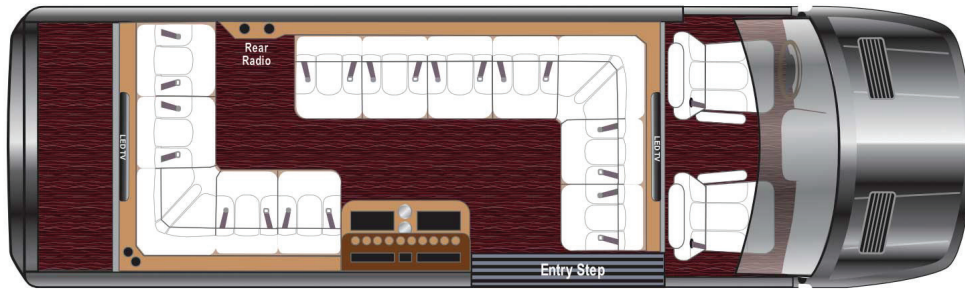

Pro Series Premiere

Double J-Sofa