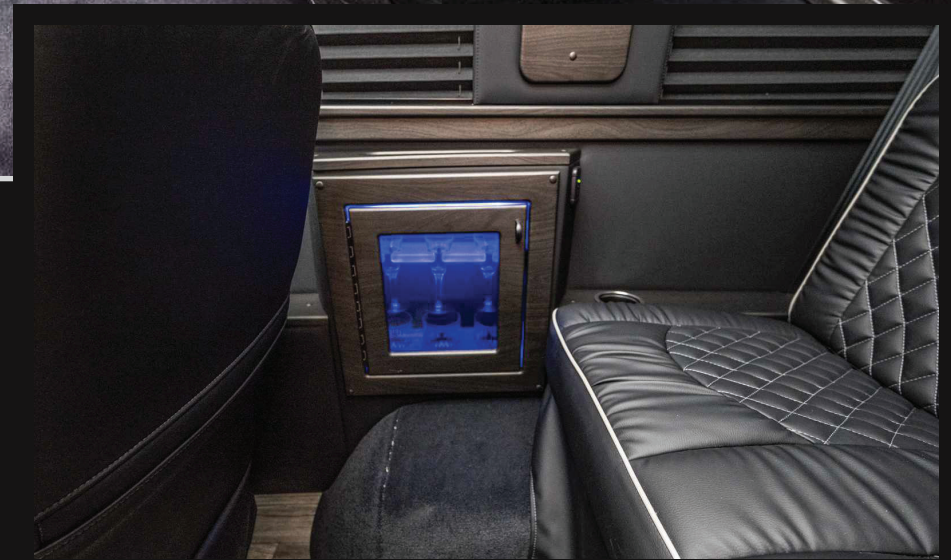

BUSINESS CLASS

LUXURIOUS SPRINTER VAN ACCESSORIES WITH LEATHER RECLINING CHAIRS, EXQUISITE WOOD TABLES AND DOZENS OF OTHER FEATURES THAT WILL ALLOW YOU TO RELAX AND TRAVEL IN UNCOMPROMISED COMFORT FOR YOUR PERSONAL USE OR CORPORATE NEEDS.