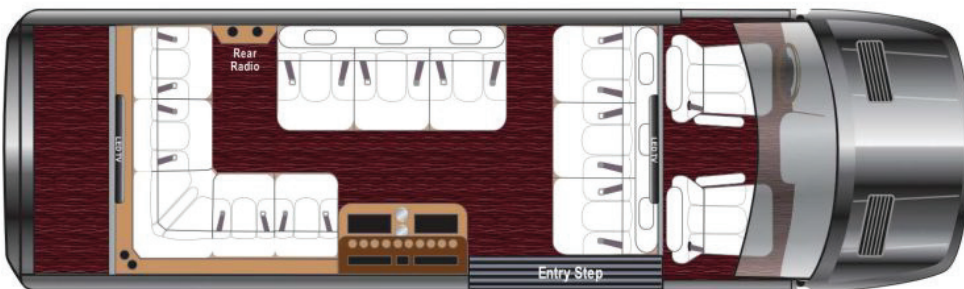

**PRESTIGIOUS DESIGNS THAT
PROVIDE ENHANCED COMFORT
FOR BOTH LONG TRIPS OR SHORT
TRANSPORTS FOR SPECIAL EVENTS.**

Pro Series Premiere

Double J-Sofa

Pro Series Executive

Single J-Sofa and 2 Rear Captains Chairs

Pro Series Presidential

Single J-Sofa and Double Side Sofas

PRO SERIES FLOORPLANS

INTERIOR OPTIONS :

- Large Front Center Floor Console
- SLS Diamond Seating Upgrade
- Interior Trim Package
- Overhead Side Storage Cabinets with Wood Doors