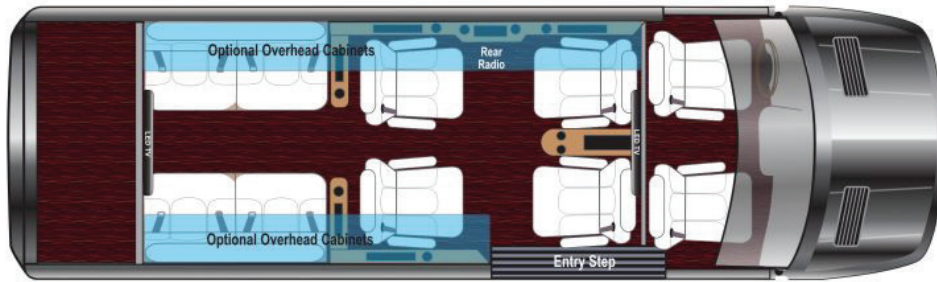

Dual Bench Business Class