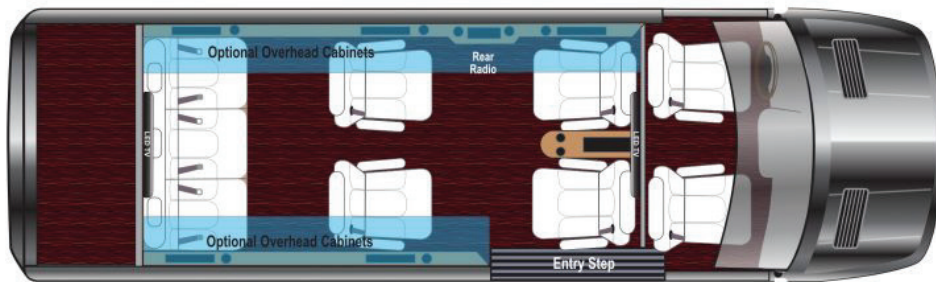

Business Class Standard