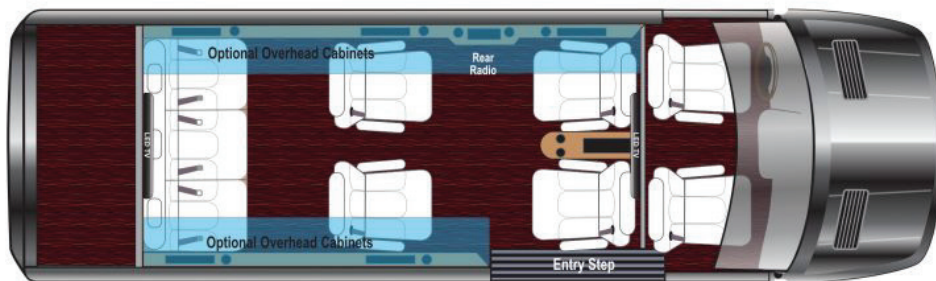

**KEEP PRODUCTIVITY IN HIGH GEAR
ON THE ROAD WITH OUR EFFICIENT,
FUNCTIONAL, AND LUXURIOUS
BUSINESS CLASS DESIGN.**

Dual Bench Business Class

J Club Business Class

Business Class Standard

Metro Business Class

BUSINESS CLASS FLOORPLANS

INTERIOR OPTIONS:

- Large Front Center Floor Console
- SLS Diamond Seating Upgrade
- Interior Trim Package
- 3 Folding Lap Tables
- 2 Power Leg Lifts
- Deluxe Seat Massage All Captain Seating Locations
- Seat Heat Back and Bottom All Captain Seating Locations
- Overhead Side Storage Cabinets with Wood Doors