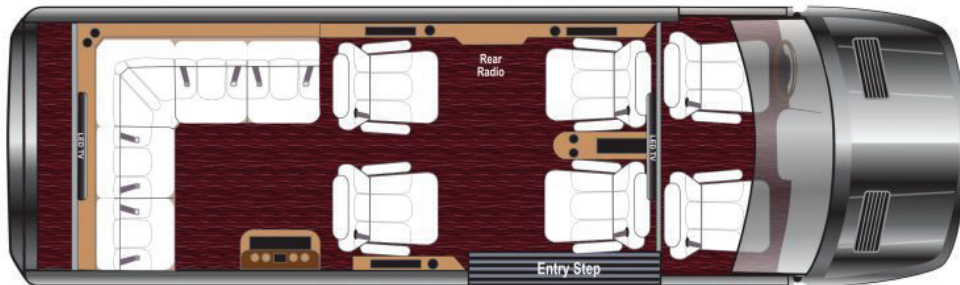

J Club Business Class