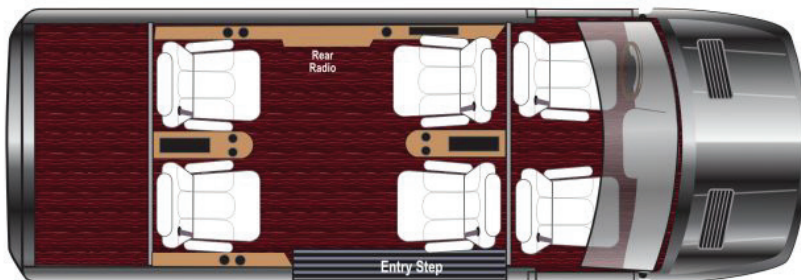

BUSINESS CLASS FLOORPLANS

INTERIOR OPTIONS:

- Large Front Center Floor Console
- SLS Diamond Seating Upgrade
- Interior Trim Package
- 3 Folding Lap Tables
- 2 Power Leg Lifts
- Deluxe Seat Massage All Captain Seating Locations
- Seat Heat Back and Bottom All Captain Seating Locations
- Overhead Side Storage Cabinets with Wood Doors