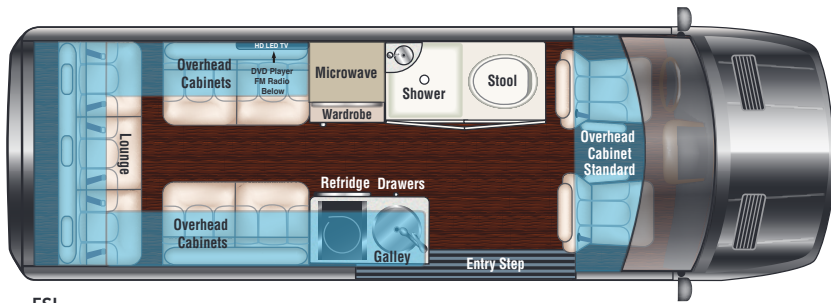

24" HD TV with custom cabinet for Blue Ray DVD player.

Power loft bed in sleeping position, graphite interior with black burl wood.

3.5 cubic foot 12v/110v refrigerator with freezer.

Large screen CD, DVD, radio and NAV unit with complete refinish of lower dash and door accents.

Large shower with sink and porcelain toilet dual entrance door.

Exceptional design and state-of-the-art amenities bring your ideas for fun and functionality to life in high style.

Legend Floor Plans, Standard and Optional Features