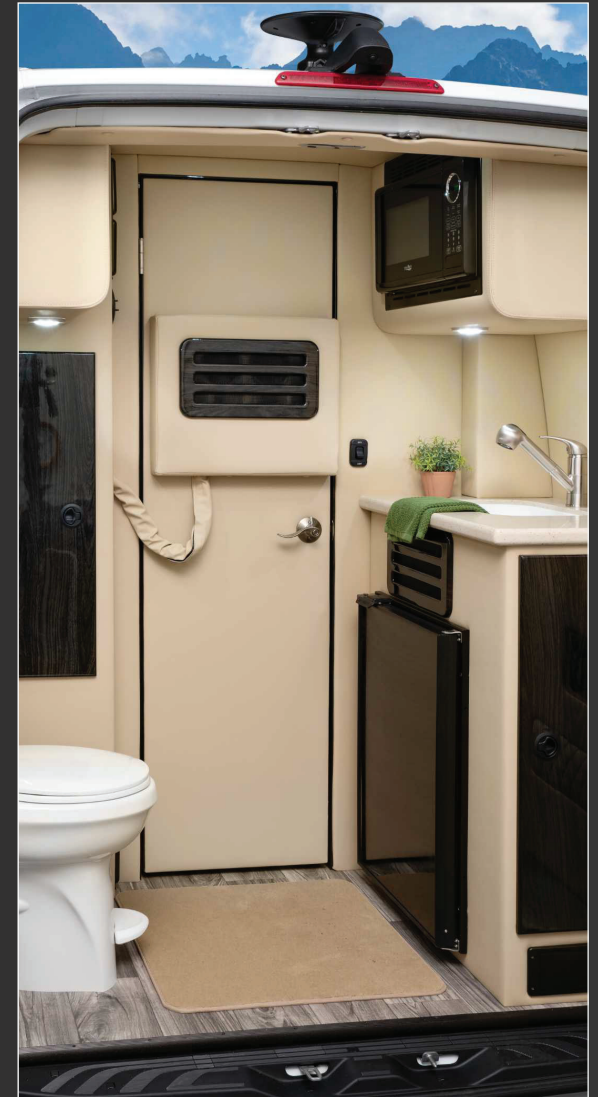

**QUALITY CONSTRUCTION
& EXCEPTIONAL DESIGN**

INNOVATIVE DESIGNS AND
STATE-OF-THE-ART AMENITIES
BRING YOUR IDEAS FOR FUN
AND FUNCTIONALITY TO LIFE.

144" Lounge Sofa, Milkweed with Gloss Black Denali and Rear Entertainment Center including HDTV, FM Radio, and Aux. HDMI Port.

144" Graphite Interior with Gloss Black Denali

Mercedes Benz with Satin Ash Door Accents

Center Console with Ice Chest

Rear Toilet with Microwave and Refrigerator

**UNMATCHED ELEGANCE,
STYLE & CRAFTSMANSHIP**