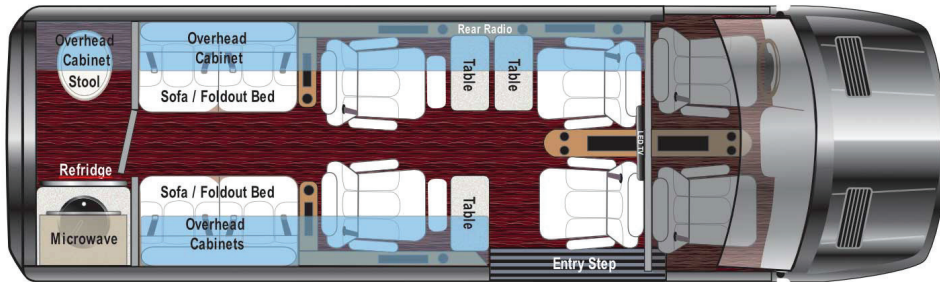

LUXE Cruiser D6 Full Partition