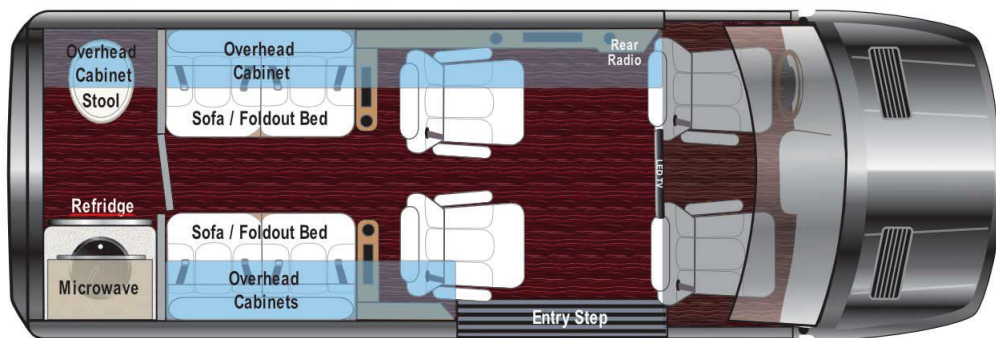

LUXE Cruiser 144 D4

LUXE CRUISER 144" FLOORPLAN

INCLUDES:

- 16" Aluminum Wheel Upgrade
- Overhead Side Cabinets
- 4 Ft Lower Spoiler w/ Fog Lamps
- 2 Power Leg Lifts
- Rear Bath with Toilet, Refrigerator, Microwave, and Sink
- Under Sofa Storage
- Shoreline Hook-up with Charger
- 1 Folding Lap Top Table
- Maybach Lighted Center Beam

Beyond the many interior and exterior features, we offer dozens of additional convenience, exterior, and electronic options to help you customize your ideal LUXE Cruiser.