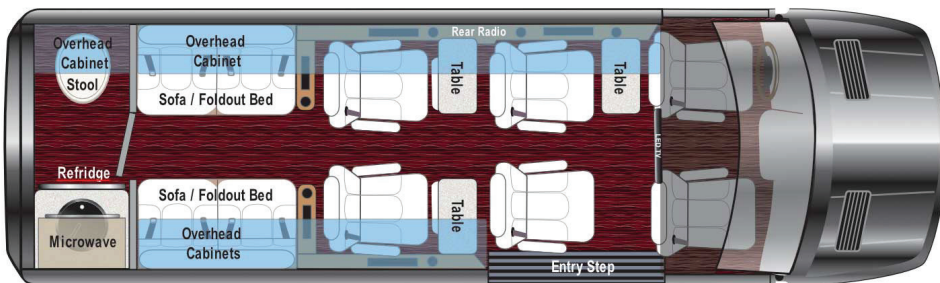

SUPERIOR CRAFTSMANSHIP,
FIT AND FINISH MAKE THIS
LUXURY CRUISER TRULY ONE
OF A KIND.

LUXE Cruiser D6 Arch Partition

LUXE Cruiser D6 Full Partition

LUXE Cruiser D6

LUXE Cruiser Extended

LUXE CRUISER 170" FLOORPLANS

INCLUDES:

- Overhead Side Cabinets
- Front Spoiler
- 2 Power Leg Lifts
- Rear Bath w/ Toilet, Refrigerator, Microwave, and Sink
- Under Sofa Storage
- Shoreline Hook-up with Charger
- Maybach Lighted Center Beam
- 170 EXT Chassis - 3 Lab Tables
- 170 STD Chassis - 2 Lab Tables
- 144 Chassis - 1 Lab Table