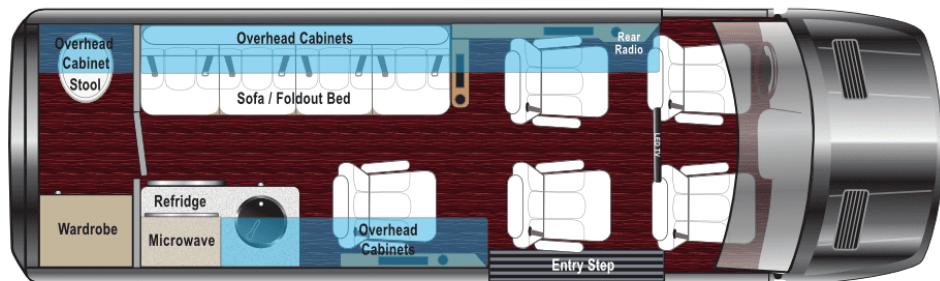

SUPERIOR CRAFTSMANSHIP,
FIT AND FINISH MAKE THIS
LUXURY CRUISER TRULY ONE
OF A KIND.

LUXE Cruiser D6 Arch Partition

LUXE Cruiser D6 Full Partition

LUXE Cruiser D6

LUXE Cruiser Extended

LUXE CRUISER 170" FLOORPLANS

INCLUDES:

- Overhead Side Cabinets
- Front Spoiler
- 2 Power Leg Lifts
- Rear Bath w/ Toilet, Refrigerator, Microwave, and Sink
- Under Sofa Storage
- Shoreline Hook-up with Charger
- Maybach Lighted Center Beam
- 170 EXT Chassis - 3 Lab Tables
- 170 STD Chassis - 2 Lab Tables
- 144 Chassis - 1 Lab Table