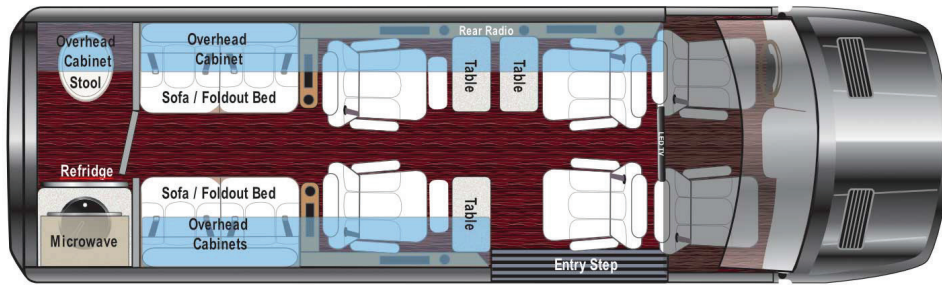

LUXE Cruiser D6 Arch Partition