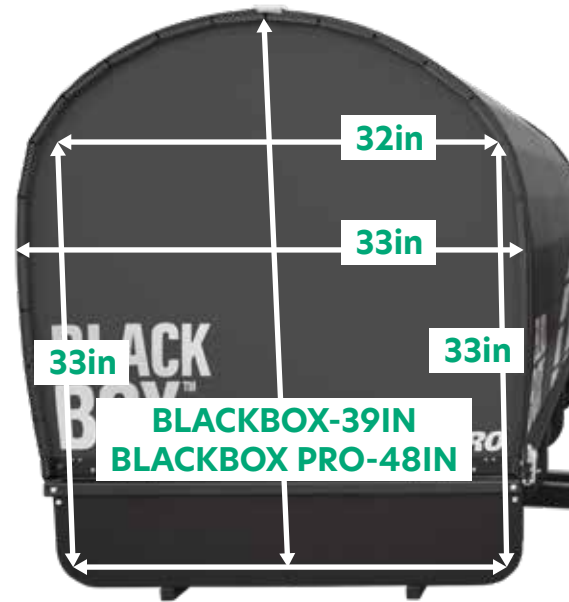

BlackBox™ & BlackBox™ PRO

51-64 CU FT CARGO CARRIER

 **LET'S GO AERO**

YOUR ULTIMATE TRAVEL COMPANION

 **LET'S GO AERO**

#H01502

#H02196

BlackBox™

P/N H01502 - BlackBox
P/N H02196 - BlackBox PRO

Dimensions: BlackBox: 72"L x 32"W x 39"H Inside
BlackBox PRO: 72"L x 32"W x 48"H Inside

Weight Capacity: BlackBox: 325 lbs (500 lbs Gross)
BlackBox PRO: 195 lbs (500 lbs Gross)

- ✓ Includes Capsule Locks
- ✓ Slide-out For Vehicle Storage Access
- ✓ 4in Rise for Low Ground Clearance
- ✓ Silent Hitch Pins Included for Secured Stability
- ✓ Included Stop/Turn LED Lights & License Plate Mount

- ✓ Durable Polypropylene Lid
- ✓ Strong Steel Basket & Platform
- ✓ Gas Shock Arms for Lid Lift Support

BlackBox Accessory Add-ons

Landing Gear
P/N H02264

- ✓ Four length adjustable legs for 14-18in hitch heights
- ✓ Rated for 250 lbs of cargo